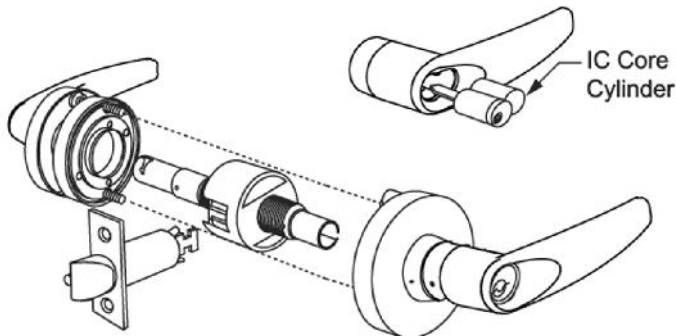

EXPLODED VIEWS AND HOW TO ORDER C-5

C300 Series Lever
(Exploded View)

C300 Series Knob
(Exploded View)

Trim Information (Rose For Knobs And Levers)

Type	Lock Style	Dimension
Rose	Levers	Diameter 3-7/16" (87mm)
	Knobs	Diameter 2-3/4" (70mm)

NSO: Non Standard Options

- Door Thickness Over 1-3/4"(44.5mm)
- Strike other than standard ANSI 4-7/8"
- Anti Microbial Coating
- Tactile Warning
- Special Keying

Technical Note: Knob Locks Do Not Through Bolt Through The Door. Please Verify The Template Before Machining The Door

How To Order Cylindrical Locks

NSO Non Standard Options: Door Thickness Over 1-3/4", Strike Type and Lip Length. See Chart Above