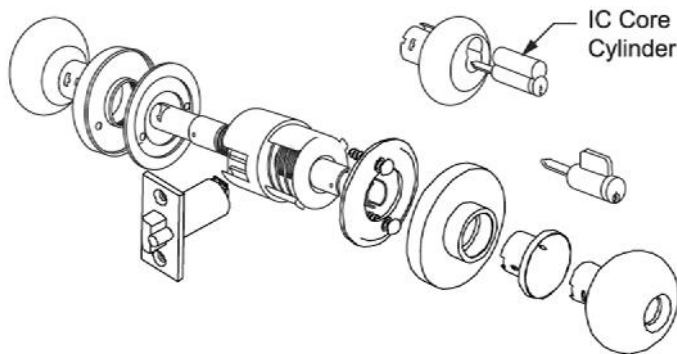

EXPLODED VIEWS AND HOW TO ORDER C-5

C300 Series Lever
(Exploded View)

C300 Series Knob
(Exploded View)

Trim Information (Rose For Knobs And Levers)

Type	Lock Style	Dimension
Rose	Levers	Diameter 3-7/16" (87mm)
	Knobs	Diameter 2-3/4" (70mm)

NSO: Non Standard Options

- Door Thickness Over 1-3/4"(44.5mm)
- Strike other than standard ANSI 4-7/8"
- Anti Microbial Coating
- Tactile Warning
- Special Keying

Technical Note: Knob Locks Do Not Through Bolt Through The Door. Please Verify The Template Before Machining The Door

How To Order Cylindrical Locks

NSO Non Standard Options: Door Thickness Over 1-3/4", Strike Type and Lip Length. See Chart Above